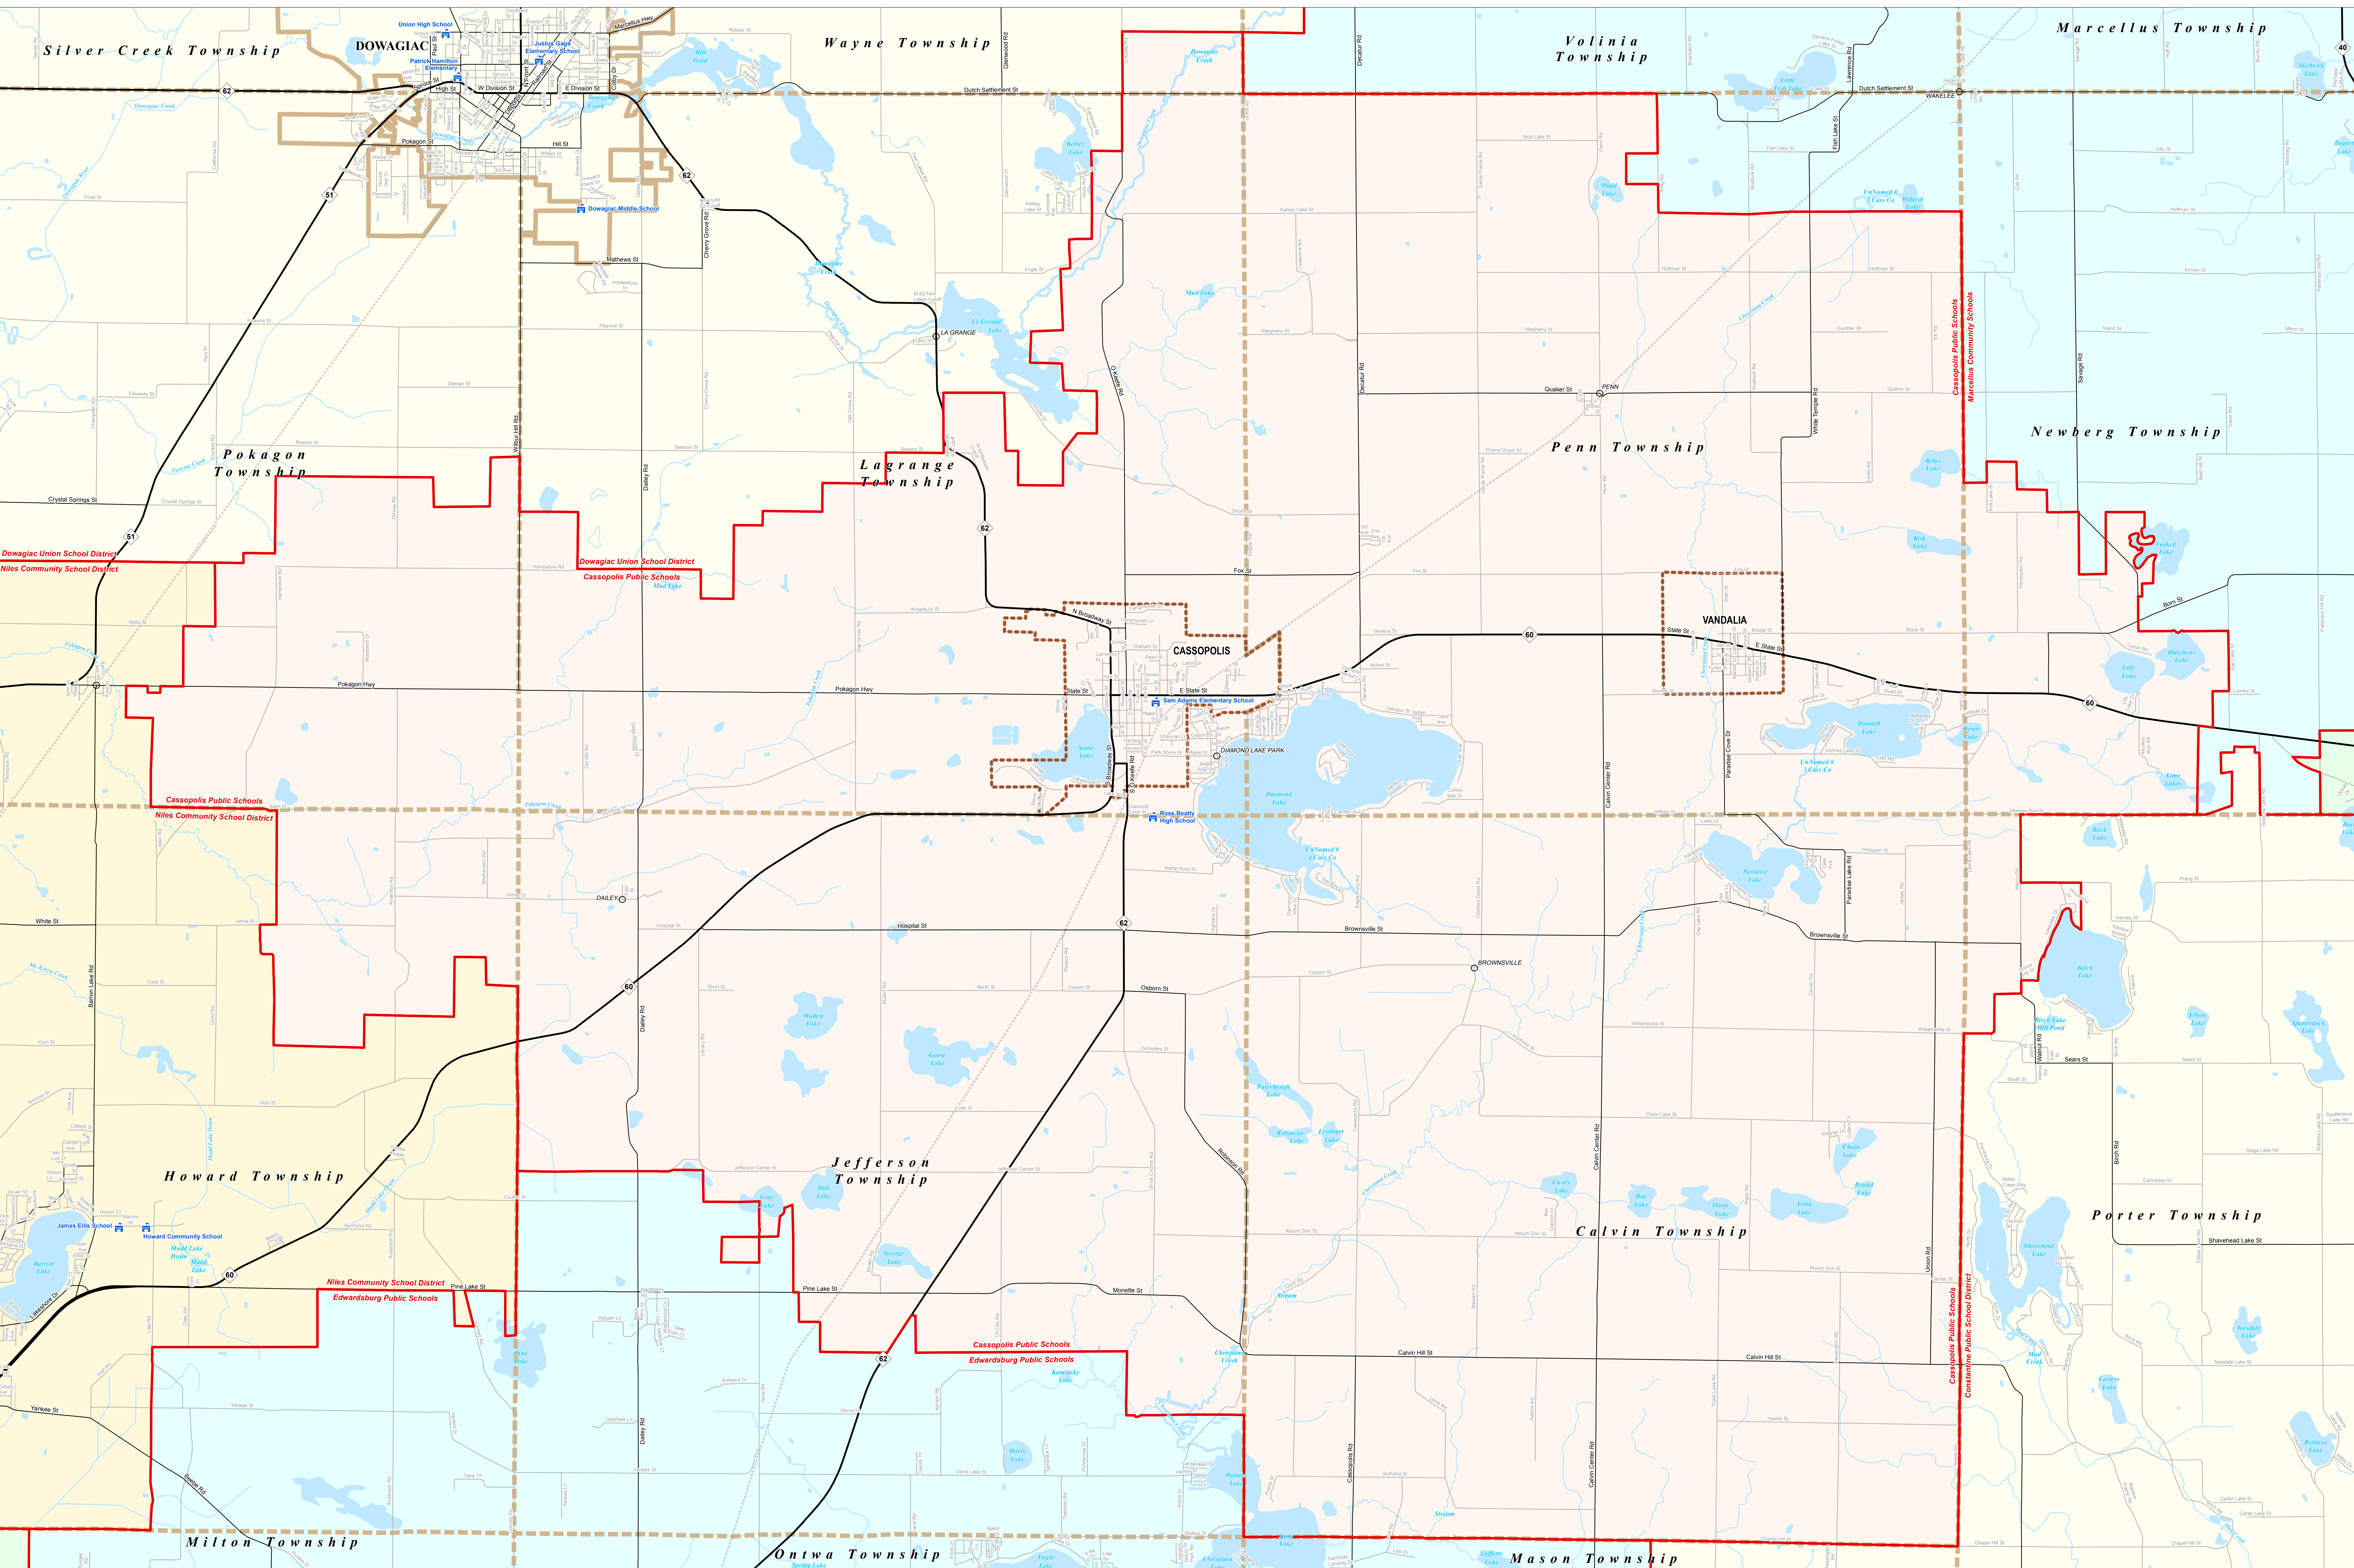

CASSOPOLIS PUBLIC SCHOOLS

Lewis Cass ISD

0 0.25 0.5 1 Miles

All information presented in this publication is the public domain and may be reproduced, reprinted, and redistributed as desired.

Legend	
School District	School
County	Water Feature
City	Freeway
Township	Highway
Village	Primary Road
Census Designated Place	Local Road
Railroad	River, Stream, or Drain
Unincorporated Place